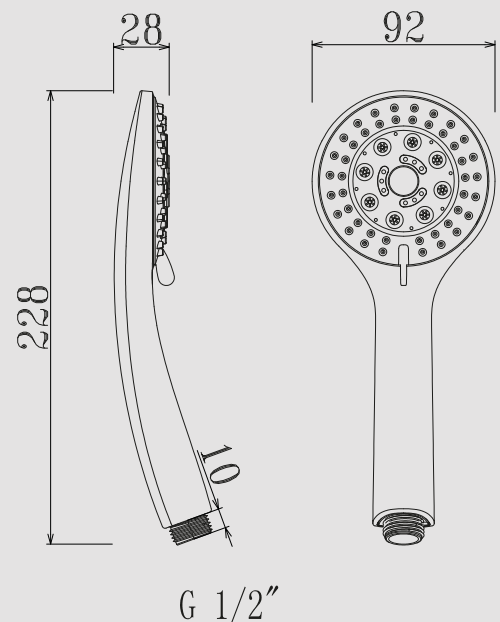

## ANHAAR SHOWER SET

A POPULAR ADDITION TO ANY SHOWER, WE OFFER A COMPLETE PACKAGE OF HANDSET RAIL AND HOSE. WE ALSO OFFER HANDSET, WALL HOOK AND HOSE.

THE HANDSETS SLIDE UP AND DOWN THE RAIL EASILY TO ADJUST THE HEIGHT AND POSITION ACCORDING TO THE CLIENT'S CONVENIENCE.

### DESCRIPTION:

COMPLETE SHOWER SET WITH OR WITHOUT SLIDING RAIL

EXCELLENT QUALITY COMBINED WITH ELEGANT DESIGN

MULTI JET FUNCTION WHICH GIVES YOUR SHOWER THE POWER THAT IT NEEDS

EASY INSTALLATION

COMPLIES WITH RECOMMENDED PRESSURE RATING

MINIMUM OPERATING PRESSURE – 1 BAR

SLIDE RAIL SIZE

**WE'RE FLEXIBLE  
TO YOUR NEEDS**

**allflex**

Aquaforce Building Materials Trading LLC  
Warehouse 5  
Al Marabea street, 26  
Al Quoz Industrial Area 4