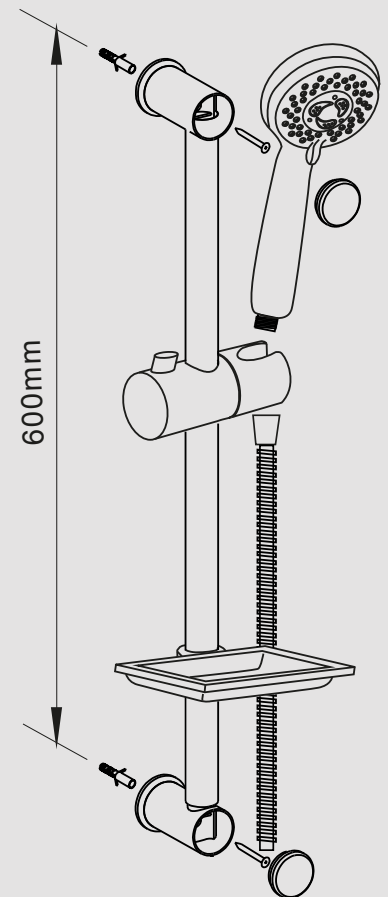

allflex

RASHASH SHOWER KIT

A POPULAR ADDITION TO ANY SHOWER, WE OFFER A COMPLETE PACKAGE OF HANDSET RAIL AND HOSE. WE ALSO OFFER HANDSET, WALL HOOK AND HOSE.

THE HANDSETS SLIDE UP AND DOWN THE RAIL EASILY TO ADJUST THE HEIGHT AND POSITION ACCORDING TO THE CLIENT'S CONVENIENCE.

FURTHERMORE THE SPRAY FUNCTION CAN BE ADJUSTED ACCORDING TO PERSONAL PREFERENCE.

DESCRIPTION:

COMPLETE SHOWER SET WITH OR WITHOUT SLIDING RAIL

EXCELLENT QUALITY COMBINED WITH ELEGANT DESIGN

MULTI JET FUNCTION WHICH GIVES YOUR SHOWER THE POWER THAT IT NEEDS

EASY INSTALLATION

COMPLIES WITH RECOMMENDED PRESSURE RATING

MINIMUM OPERATING PRESSURE – 1 BAR

SLIDE RAIL SIZE

WE'RE FLEXIBLE
TO YOUR NEEDS

allflex

Aquaforce Building Materials Trading LLC
Warehouse 5
Al Marabea street, 26
Al Quoz Industrial Area 4