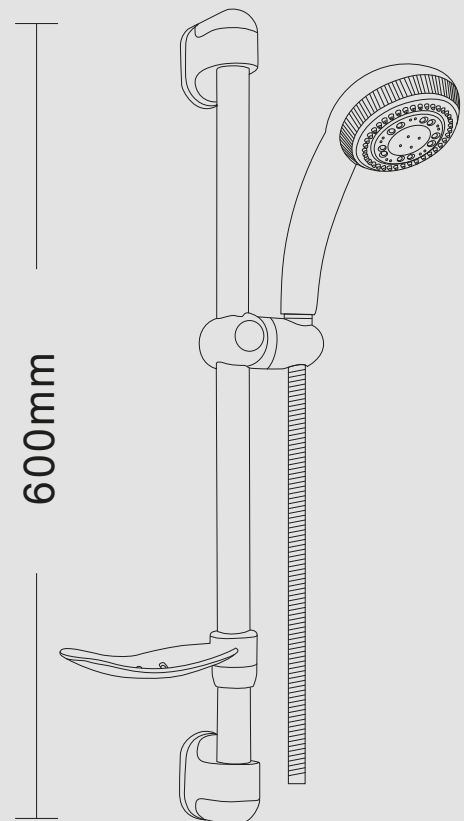

allflex

MAYAZ SHOWER KIT

A POPULAR ADDITION TO ANY SHOWER, WE OFFER A COMPLETE PACKAGE OF HANDSET RAIL AND HOSE. WE ALSO OFFER HANDSET, WALL HOOK AND HOSE.

THE HANDSETS SLIDE UP AND DOWN THE RAIL EASILY TO ADJUST THE HEIGHT AND POSITION ACCORDING TO THE CLIENT'S CONVENIENCE.

FURTHERMORE THE SPRAY FUNCTION CAN BE ADJUSTED ACCORDING TO PERSONAL PREFERENCE.

DESCRIPTION:

- COMPLETE SHOWER SET WITH SLIDING RAIL
- EXCELLENT QUALITY COMBINED WITH ELEGANT DESIGN
- MULTI JET FUNCTION - RAIN JET, AERATED JET, MASSAGE JET
- EASY FITTING INSTRUCTIONS
- COMPLIES WITH RECOMMENDED PRESSURE RATING
- MINIMUM OPERATING PRESSURE – 1 BAR
- SLIDE RAIL SIZE