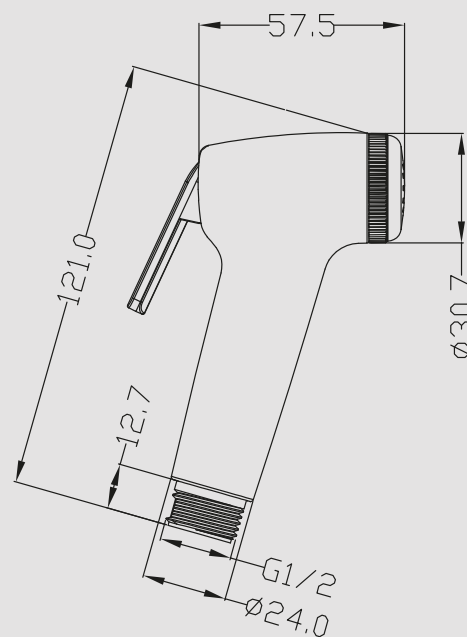

### DESCRIPTION:

ELEGANT YET SIMPLE DESIGN

STAINLESS STEEL SPRING

WHITE AND GREY HAND SHOWER WITH TRIGGER

SOFT PUSH PRESS BUTTON

ANTI-RUST

5 YEARS WARRANTY

ALL METAL PARTS MADE FROM STAINLESS STEEL OR BRASS